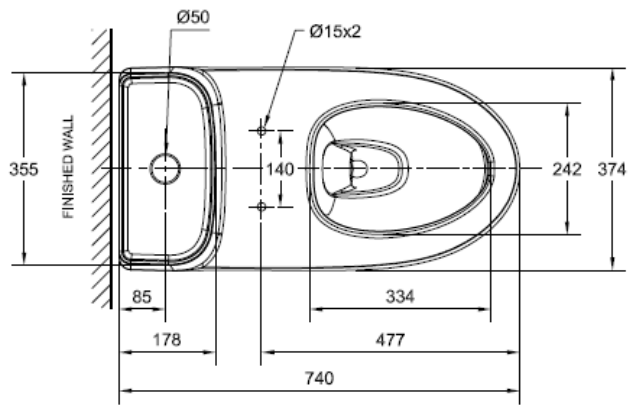

Neo Modern

One-Piece Toilet
CL25315-6DACTCB

FEATURES

- Double Vortex Washdown
- Water Saving
- Slow Closing Seat & Cover
- Comfort Curve Seat
- Comfort Clean Glaze

SPECIFICATIONS

- Flushing Type: Dual Flush 3/4.2 Litres per flush
- Push Button: Top push
- Roughing in: S-trap 305mm/P-trap 190mm
- Bowl shape: Elongated
- Overall Dimensions: W374mm x L740mm x H730mm
- Height to rim: 390mm
- Material: Vitreous China

COLOR AVAILABILITY

- White (WT)

INCLUDED COMPONENTS

- L-shape floor fixing set 80mm
- Installation manual

SHIPPING WEIGHT

- Net weight: 48 KG
- Gross weight: 59 KG

STANDARDS CRITERIA

- TIS 792-2001
- EN 997-2012
- MS 1522-2011
- SNI 03-0797-2006
- PNS156-2010

DIMENSIONAL DRAWING

TOP VIEW

SIDE VIEW

FRONT VIEW

This document is the property of American Standard. It can neither be reproduced, nor communicated, without authorization.

American Standard reserves the right to change dimensions and specifications without notice; we assume no liability for the use of obsolete dimensions.