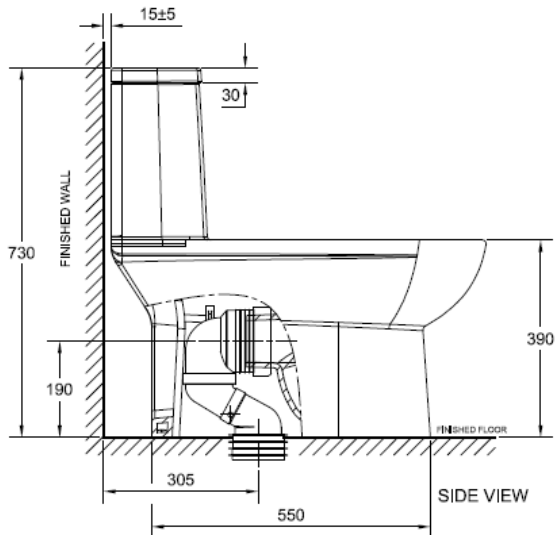

Neo Modern

One-Piece Toilet
CL25315-6DACTCB

FEATURES

- Double Vortex Washdown
- Water Saving
- Slow Closing Seat & Cover
- Comfort Curve Seat
- Comfort Clean Glaze

SPECIFICATIONS

- Flushing Type: Dual Flush 3/4.2 Litres per flush
- Push Button: Top push
- Roughing in: S-trap 305mm/P-trap 190mm
- Bowl shape: Elongated
- Overall Dimensions: W374mm x L740mm x H730mm
- Height to rim: 390mm
- Material: Vitreous China

COLOR AVAILABILITY

- White (WT)

INCLUDED COMPONENTS

- L-shape floor fixing set 80mm
- Installation manual

SHIPPING WEIGHT

- Net weight: 48 KG
- Gross weight: 59 KG

STANDARDS CRITERIA

- TIS 792-2001
- EN 997-2012
- MS 1522-2011
- SNI 03-0797-2006
- PNS156-2010

DIMENSIONAL DRAWING

TOP VIEW

SIDE VIEW

FRONT VIEW

This document is the property of American Standard. It can neither be reproduced, nor communicated, without authorization.

American Standard reserves the right to change dimensions and specifications without notice; we assume no liability for the use of obsolete dimensions.