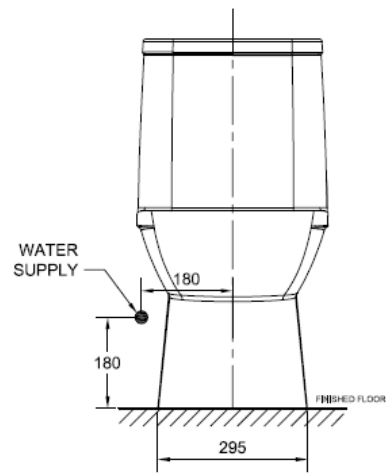

Neo Modern

One-Piece Toilet
CL25315-6DACTCB

FEATURES

- Double Vortex Washdown
- Water Saving
- Slow Closing Seat & Cover
- Comfort Curve Seat
- Comfort Clean Glaze

SPECIFICATIONS

- Flushing Type: Dual Flush 3/4.2 Litres per flush
- Push Button: Top push
- Roughing in: S-trap 305mm/P-trap 190mm
- Bowl shape: Elongated
- Overall Dimensions: W374mm x L740mm x H730mm
- Height to rim: 390mm
- Material: Vitreous China

COLOR AVAILABILITY

- White (WT)

INCLUDED COMPONENTS

- L-shape floor fixing set 80mm
- Installation manual

SHIPPING WEIGHT

- Net weight: 48 KG
- Gross weight: 59 KG

STANDARDS CRITERIA

- TIS 792-2001
- EN 997-2012
- MS 1522-2011
- SNI 03-0797-2006
- PNS156-2010

DIMENSIONAL DRAWING

TOP VIEW

SIDE VIEW

FRONT VIEW

This document is the property of American Standard. It can neither be reproduced, nor communicated, without authorization.

American Standard reserves the right to change dimensions and specifications without notice; we assume no liability for the use of obsolete dimensions.